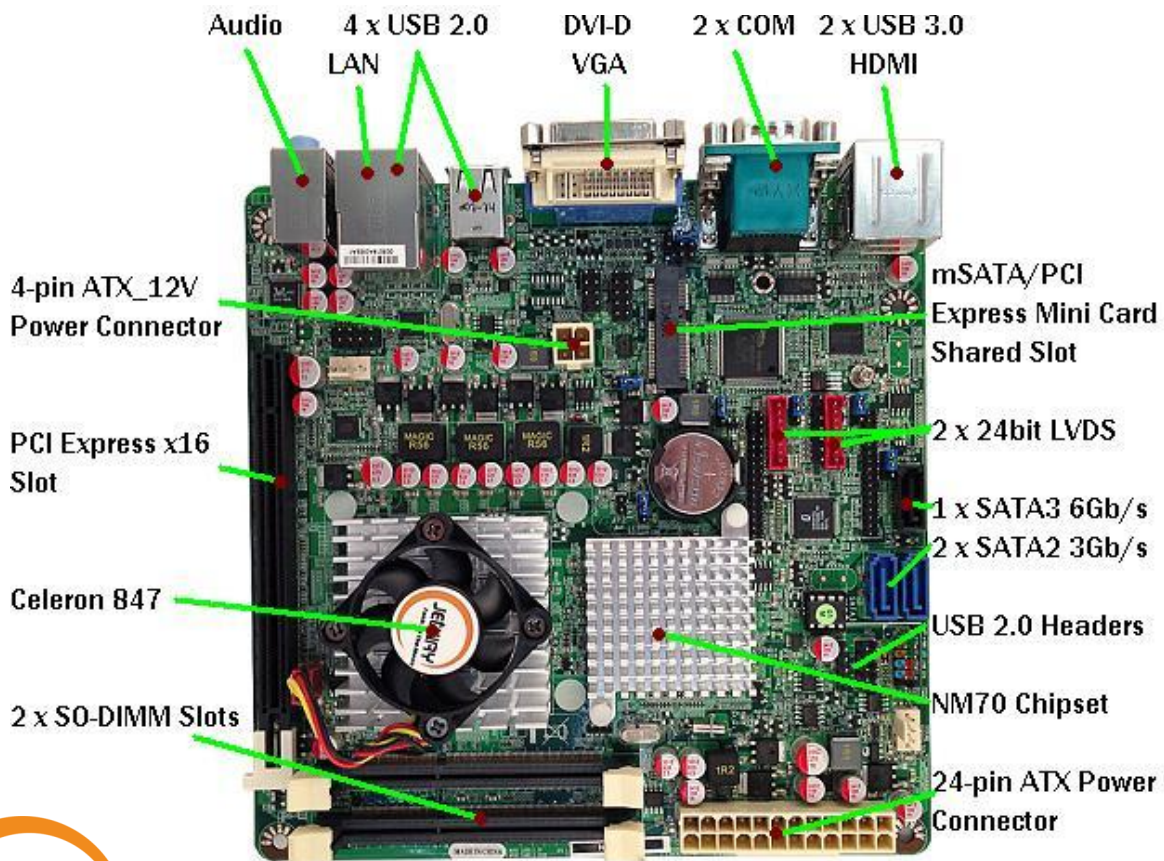

NC9Q-847

Intel Celeron 847 / Mini-ITX / NM70
2 LVDS / USB 3.0 / Win 8 Compatible

Features

1. Intel Celeron 847 1.1GHz Dual-Core Processor (17W)
2. Intel NM70 Express Chipset
3. Intel HD 2000 Graphics, DirectX 10.1
4. Supports Dual Independent Displays
5. HDMI, DVI, VGA, 2 * LVDS Video Outputs
6. Supports DDR3-1333 SODIMM up to 16GB
7. 1 * SATA3 6Gb/s & 2 * SATA2 3Gb/s Ports
8. Gigabit LAN, 5.1 Channel HD Audio
9. PCI Express 2.0 x16 Slot
10. mSATA/PCI Express Mini Card Shared Slot (full-size)
11. Compatible with Linux, Windows XP, 7, 8
12. Mini-ITX Form Factor (170mm x 170mm)