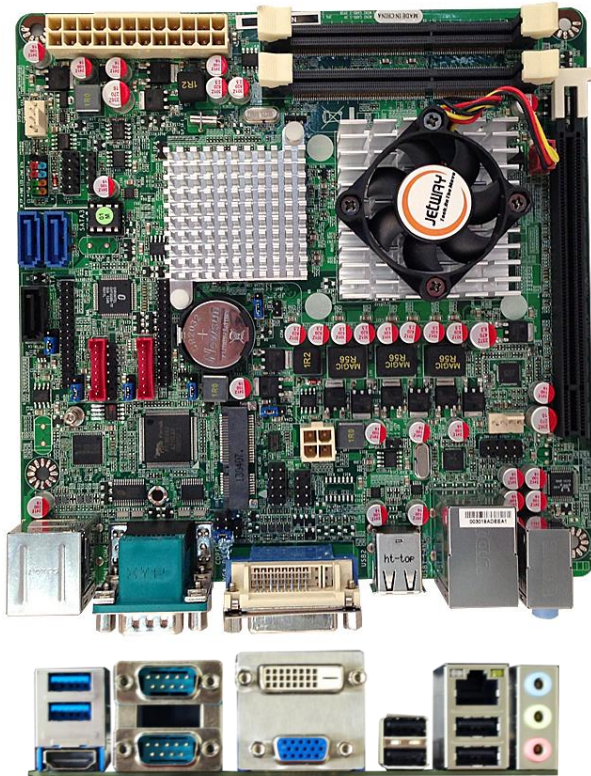

NC9Q-847

Intel Celeron 847 / Mini-ITX / NM70
2 LVDS / USB 3.0 / Win 8 Compatible

Features

1. Intel Celeron 847 1.1GHz Dual-Core Processor (17W)
2. Intel NM70 Express Chipset
3. Intel HD 2000 Graphics, DirectX 10.1
4. Supports Dual Independent Displays
5. HDMI, DVI, VGA, 2 * LVDS Video Outputs
6. Supports DDR3-1333 SODIMM up to 16GB
7. 1 * SATA3 6Gb/s & 2 * SATA2 3Gb/s Ports
8. Gigabit LAN, 5.1 Channel HD Audio
9. PCI Express 2.0 x16 Slot
10. mSATA/PCI Express Mini Card Shared Slot (full-size)
11. Compatible with Linux, Windows XP, 7, 8
12. Mini-ITX Form Factor (170mm x 170mm)